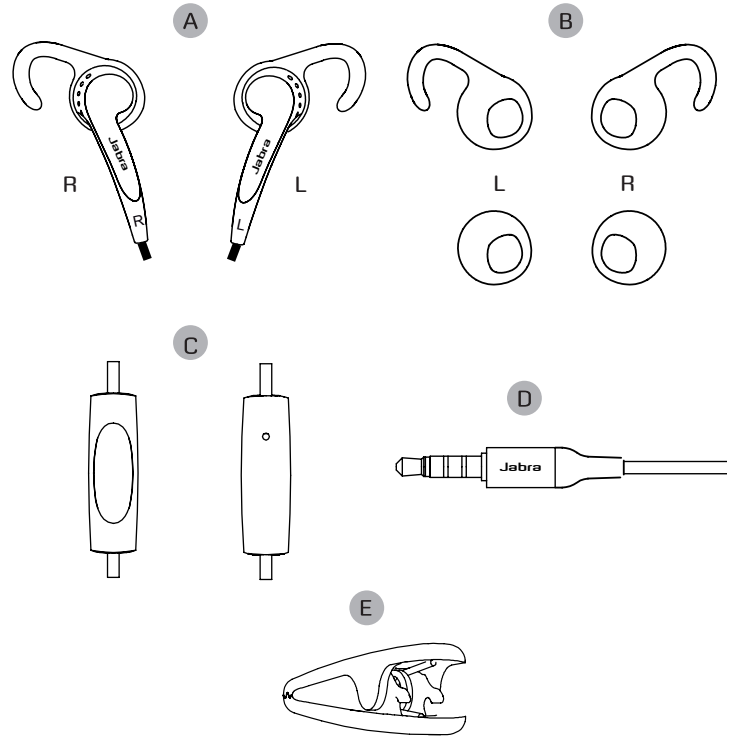

Quick Start Guide

Answer/end calls and skip tracks* conveniently via your microphone

Tap the answer/end button on your mic:

- 1 x to answer/end your call*
- 2 x to skip tracks*
- 3 x to rewind*

Connect your headset with your smartphone

Make sure that the plug is securely connected to your phone.

Ensure perfect comfort and sound flow with your headset

Great sound in a headset depends on quality speakers and a perfect, secure fit. The headphones are ergonomically designed to specifically fit either your left or right ear. For optimal comfort and sound, make sure that you put the headphones in the correct ear.

Welcome to Jabra CHILL – the mobilephone headset that gives you a new experience in sound, comfort and design.

About your Jabra CHILL headset

- A Left and right headphones.
- B 2 pairs of eargels: Ultimate-fit Eargels™ and standard
- C Control box on mic: answer/end calls and skip tracks*
- D 4-pole, gold plated 3.5mm plug
- E Clothing clip

Features and Specifications

1. Edgy design combined with secure comfort and great sound quality
2. STEREO headset for music and talk
3. Unique wearing style with ergonomically designed headphones for each ear
4. Wearing comfort with Ultimate-fit Eargels™
5. Cable length: 900 mm
6. 4-pole, gold plated 3.5mm plug
7. Unified control box on microphone: answer/end calls, skip tracks*

* Phone dependent. Compatible with Apple iPhone®.