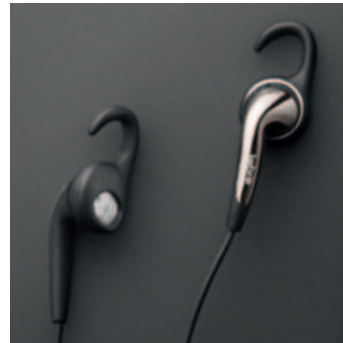

Jabra CHILL is part of Jabra's new corded stereo headset family, which consists of three unique headsets tailored toward people on the go, music lovers and sports users. Our aim is to give customers unmatched value by offering the ultimate balance between sound, comfort and design in each category.

Each headset features earphones ergonomically designed to follow the contours of the ear – they look great and they offer a comfortable fit that stays securely in your ear. Sound quality is crucial in this range and Jabra products offer vibrant stereo music and clear, crisp calls.

Our portfolio includes a unified control box that allows users to conveniently listen to music and answer calls. The headsets all feature a 3.5mm gold-plated plug, ideal for the transmission of premium music quality and a perfect companion to your mobilephone* or MP3 player. Jabra CHILL includes skip track functionality for Apple iPhone®.

Note: Please only use one headphone while driving

* Compatible with most phones with 3.5mm plug (Apple iPhone®, HTC, Blackberry, LG, Motorola). Use extra phone adapter in pack for compatibility with most phones from Nokia, Sony Ericsson and Samsung.

Reasons to choose the Jabra CHILL

- Secure, comfortable fit
- Rich sound
- Mic with Answer/End Button**