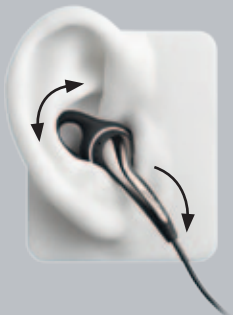

Ensure perfect comfort and sound flow with your headset

Great sound in a headset depends on quality speakers and a perfect, secure fit. The headphones are ergonomically designed to specifically fit either your left or right ear. For optimal comfort and sound, make sure that you put the headphones in the correct ear.

Right headphone ergonomics