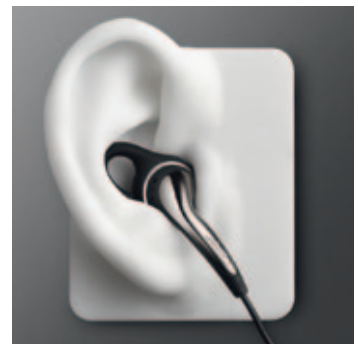

A BRAND BY

GN Netcom

JABRA® IS A REGISTERED TRADEMARK OF GN NETCOM A/S

WWW.JABRA.COM/CHILL

LEARN
MORE!