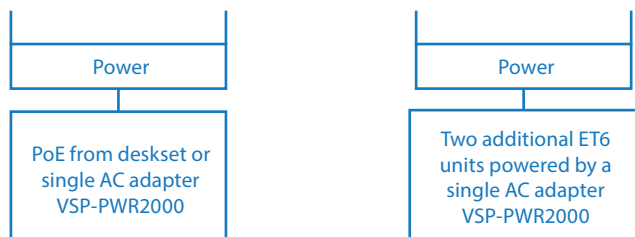

Daisy chain up to three expansion modules, which provide 54 buttons with programmable functions.

Matched mounting

Experience a seamless presentation of your phone and expansion module. Your phone and expansion module will line up and physically connect together as one unit.

Three-year warranty

Enjoy the peace of mind that comes with an industry-leading, standard three-year warranty.

Compatible with ET685 and ET635

Specifications, Weights and Dimensions

- APN: 80-1409-00
- Color: black
- UPC: 735078045119
- Product dimensions (WxDxH): 5.43" x 1.3" x 6.18"
With desk stand: 5.43" x 8.66" x 4.92"
- Product weight: 0.76 lbs
- Giftbox dimensions (WxDxH): 5.78" x 3.58" x 7.48"
- Giftbox weight: 1.1 lbs
- Master pack SCC-14: 10735078045116
- Master pack dimensions (WxDxH): 12.04" x 7.68" x 8.27"
- Master pack weight: 4.8 lbs
- Quantity: 4